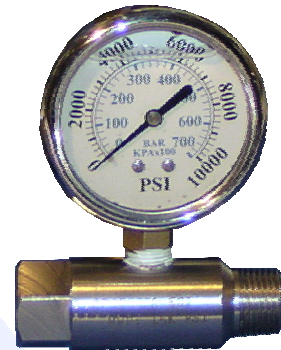

## F-M Adapter w/ Gauge

APC Part Number	Male Pipe Thread (NPT)	Female Pipe Thread (NPT)
AP0500SA-376	0.375	0.500
AP0500SA-376G	0.375	0.500
AP0500SA-501	0.500	0.500
AP0500SA-501G	0.500	0.500

May be sold with or without gauge

## M-M Adapter w/ Gauge

APC Part Number	Male Pipe Thread (NPT)	Male Pipe Thread (NPT)
AP0500SN-501	0.500	0.500
AP0500SN-501G	0.500	0.500
AP1000HN-1001	1.000	1.000
AP1000HN-1001G	1.000	1.000

May be sold with or without gauge

**Maximum Working Pressure = 15,000psi (1034 bar)**