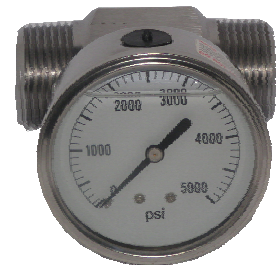

## F-M Adapter w/ Gauge

APC Part Number	Male Pipe Thread (NPT)	Female Pipe Thread (NPT)
AP0500SA-376	0.375	0.500
AP0500SA-376G	0.375	0.500
AP0500SA-501	0.500	0.500
AP0500SA-501G	0.500	0.500

May be sold with or without gauge

## M-M Adapter w/ Gauge

APC Part Number	Male Pipe Thread (NPT)	Male Pipe Thread (NPT)
AP0500SN-501	0.500	0.500
AP0500SN-501G	0.500	0.500
AP1000HN-1001	1.000	1.000
AP1000HN-1001G	1.000	1.000

May be sold with or without gauge

**Maximum Working Pressure = 15,000psi (1034 bar)**